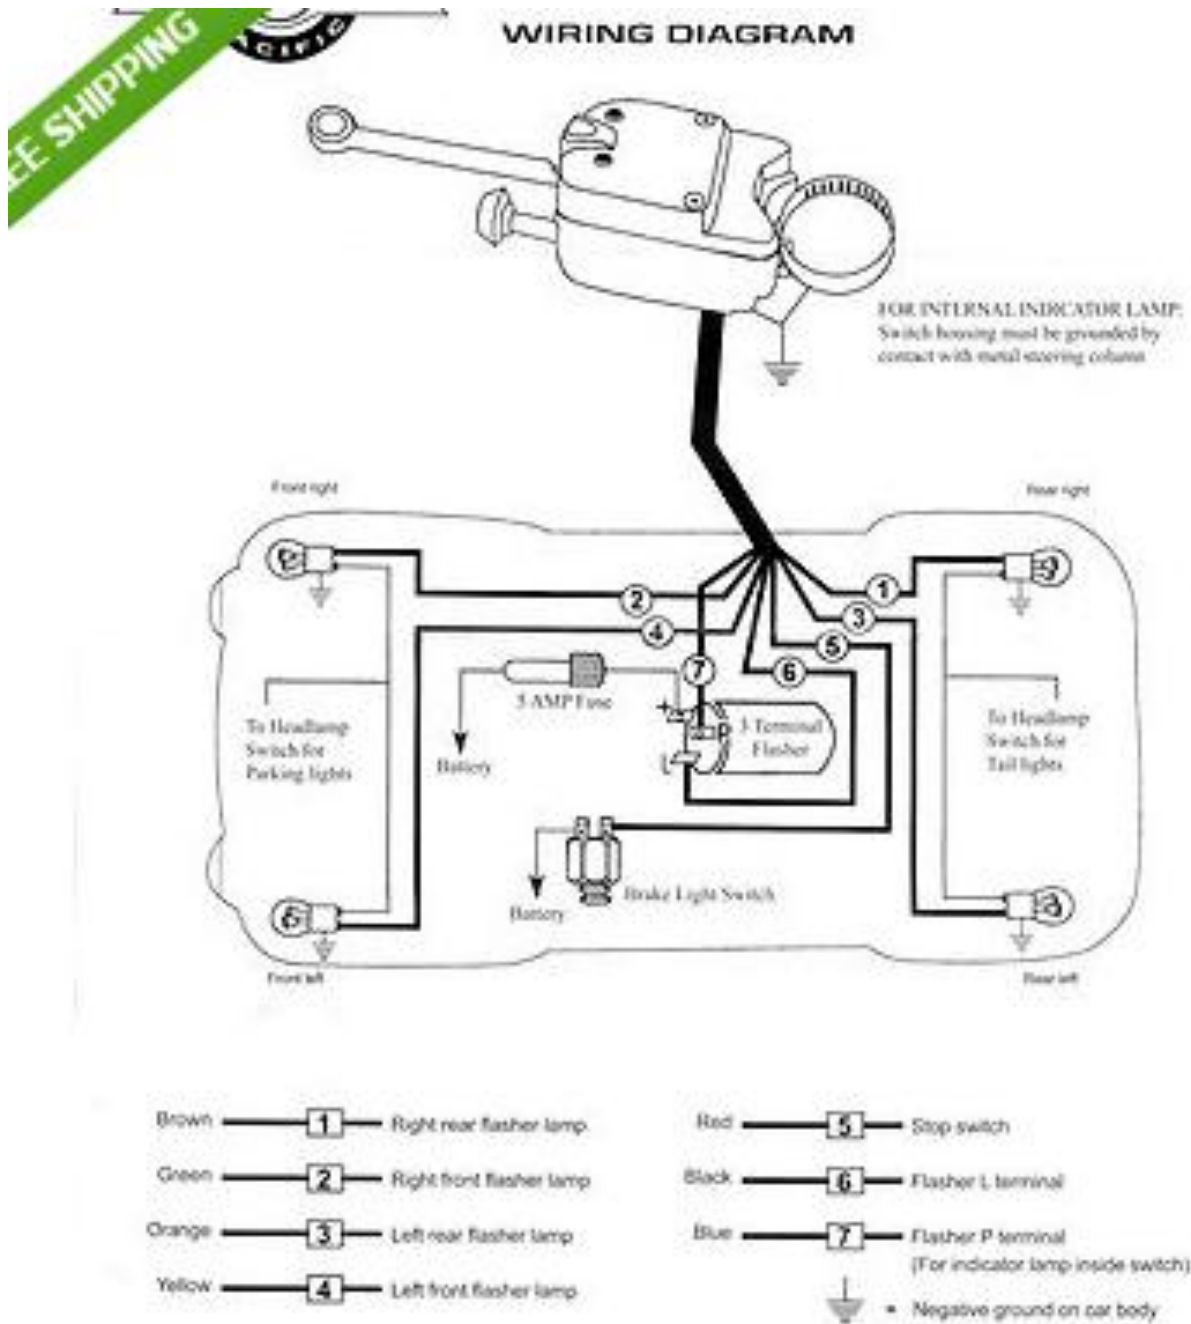

1947 FORD TURN INDICATOR WIRING DIAGRAM

Country of Manufacture: Taiwan, Province of China

Part Brand: SO CAL SPEED SHOP SACRAMENTO SOCALSAC